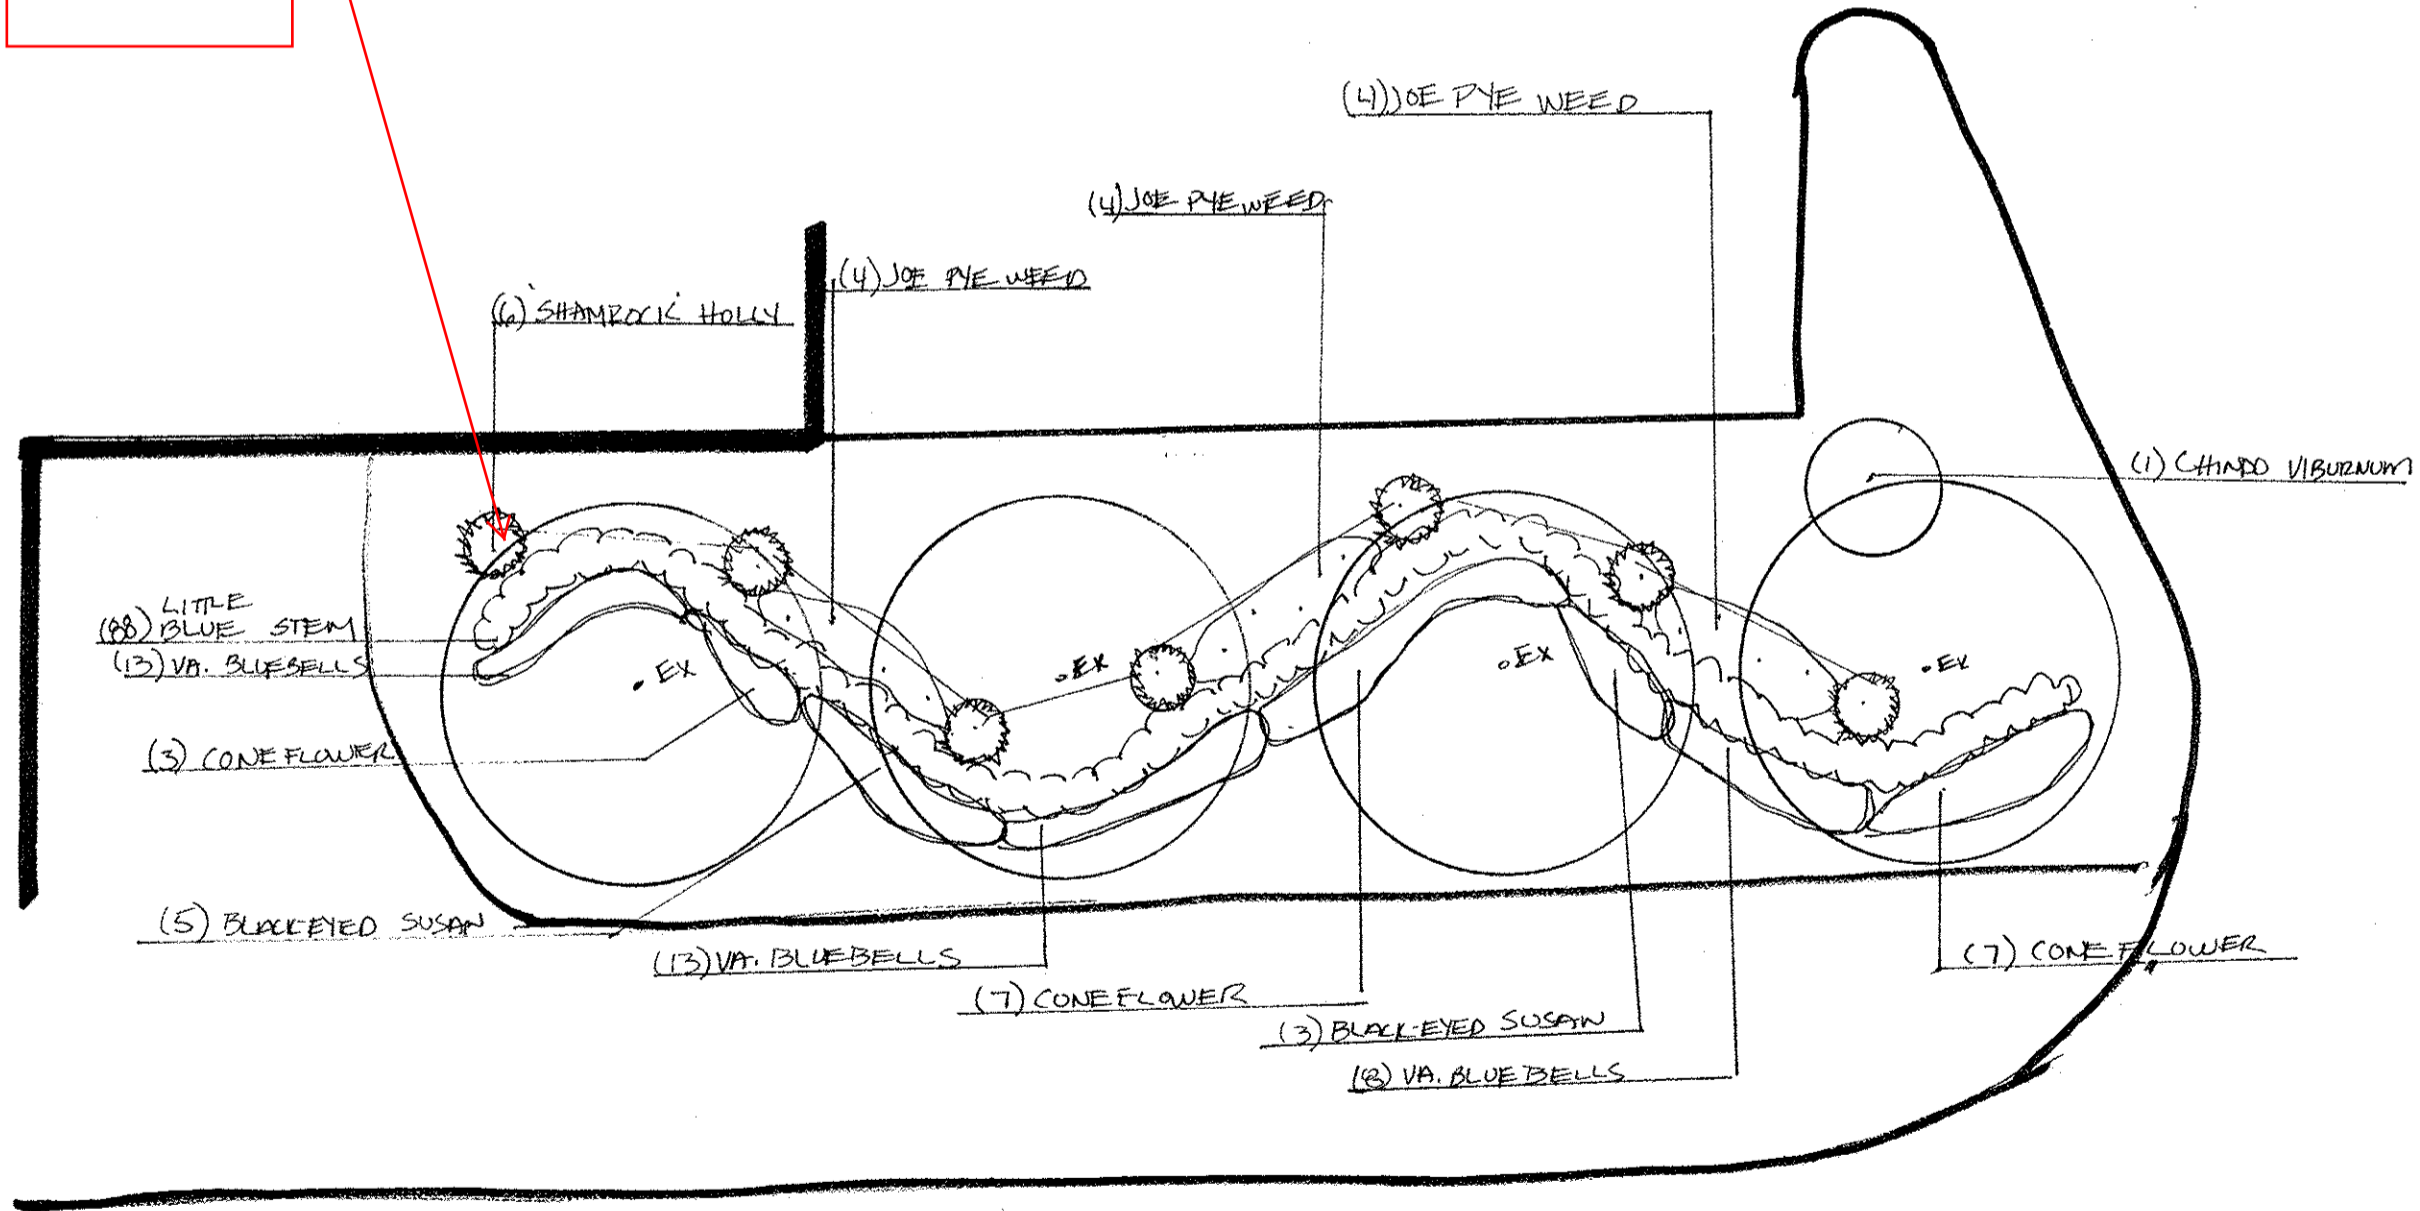

remove or relocate away from the window

SEVEN LOCKS PLANT LIST				
	Quan	Size	Latin Name	Common Name
Trees & Shrubs	4	7 gallon	Viburnum awabuki 'Chindo'	Chindo Viburnum
	15	7 gallon	Ilex glabra 'Shamrock'	Shamrock Inkberry Holly
Perennials &	33	1 gallon	Echinacea purpurea	Coneflower
Grasses	54	1 gallon	Mertensia virginica	Virginia Bluebells
	28	1 gallon	Rudbeckia	Black Eyed Susan
	151	1 gallon	Schizachyrium scoparium	Little Blue Stem Prairie Grass
	18	1 gallon	Eupatorium maculatum	Gateway Joe Pye Weed
	21	1 gallon	Festuca glauca 'Elijah Blue'	Blue fescue
	12	1 gallon	Dicentra eximia	Wild Bleeding Heart
Bulbs	500	bulb	Narcissus Tete-e-Tete	Tete-e-Tete daffodil
	500	bulb	Narcissus February Gold	February Gold daffodil
	500	bulb	Hyacinthoides hispanica	Wood Hyacinth
	500	bulb	Galanthus	Snow Drops
	300	bulb	Scilla	Squill

SEVEN LOCKS E.S. FOUNDATION LEFT SIDE (TOP)
 RIGHT SIDE (BELOW)
 BY MONTGOMERY CO. MASTER GARDENERS • 1/20/13

APPROVED

NMA 2/1/13